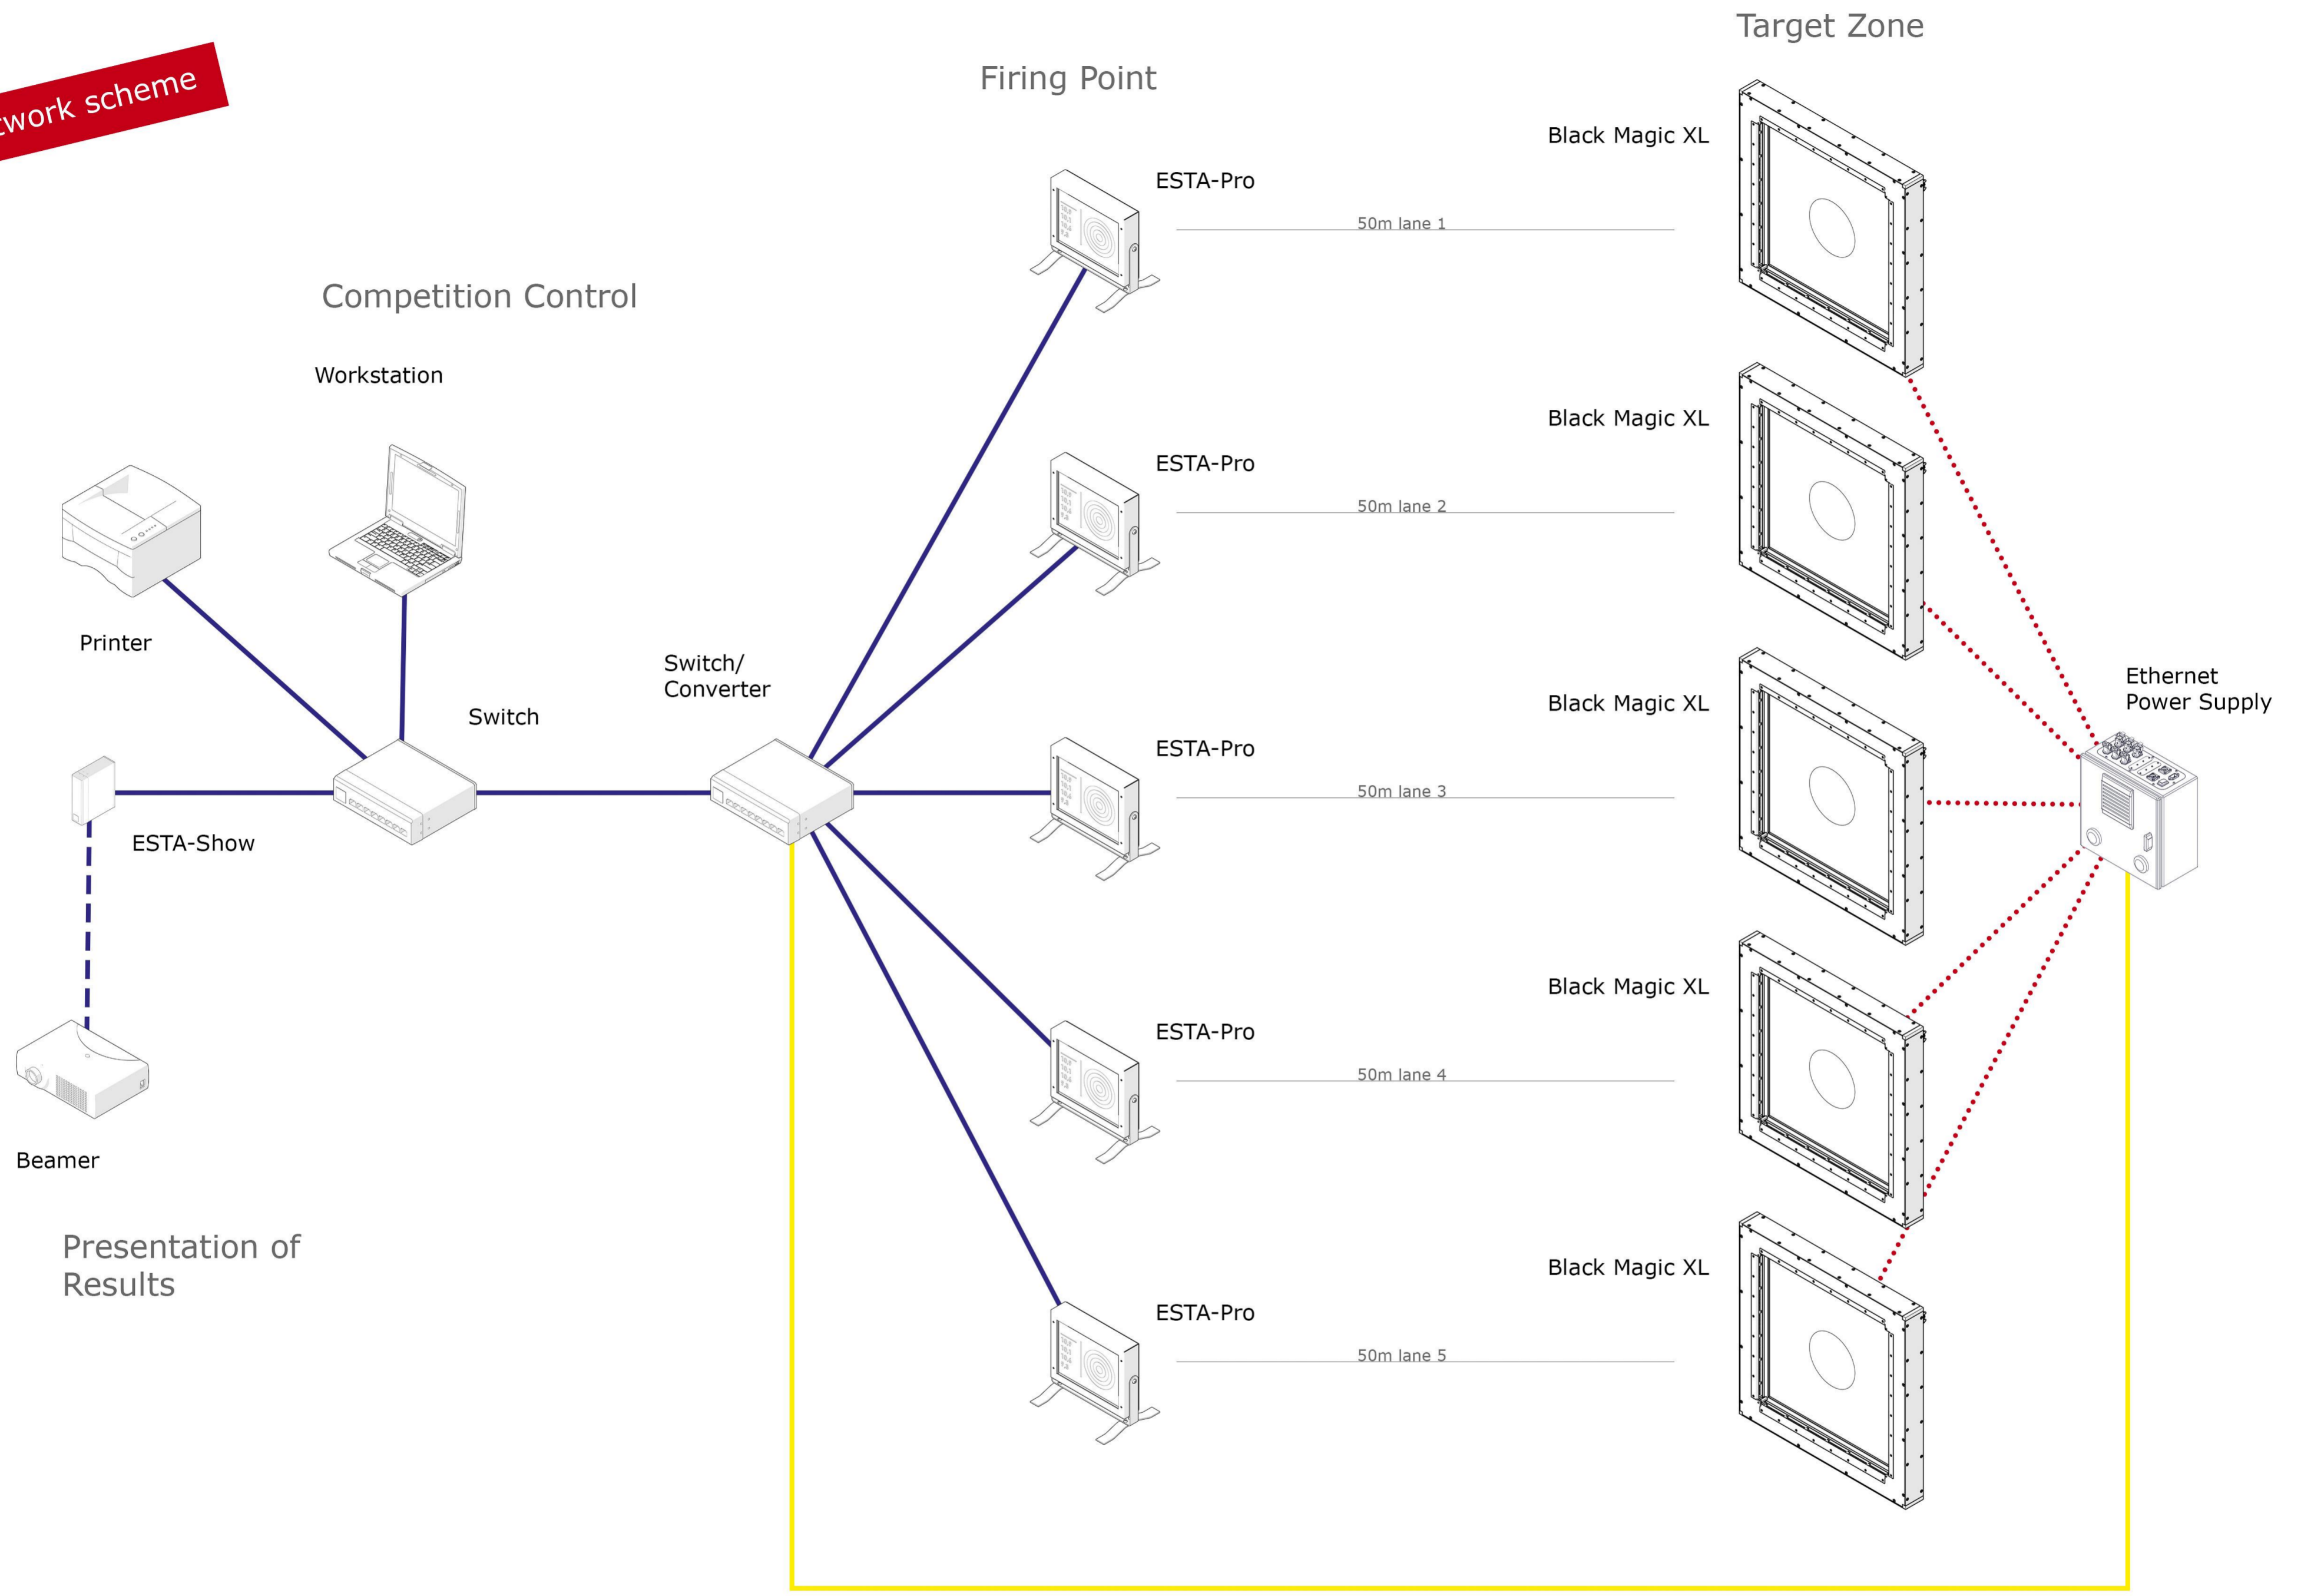

Network scheme

Example
50m Smallbore with 5 Lanes ESTA-Pro, outdoor

— LAN cable Connector cable
— Optical fiber - - - HDMI cable